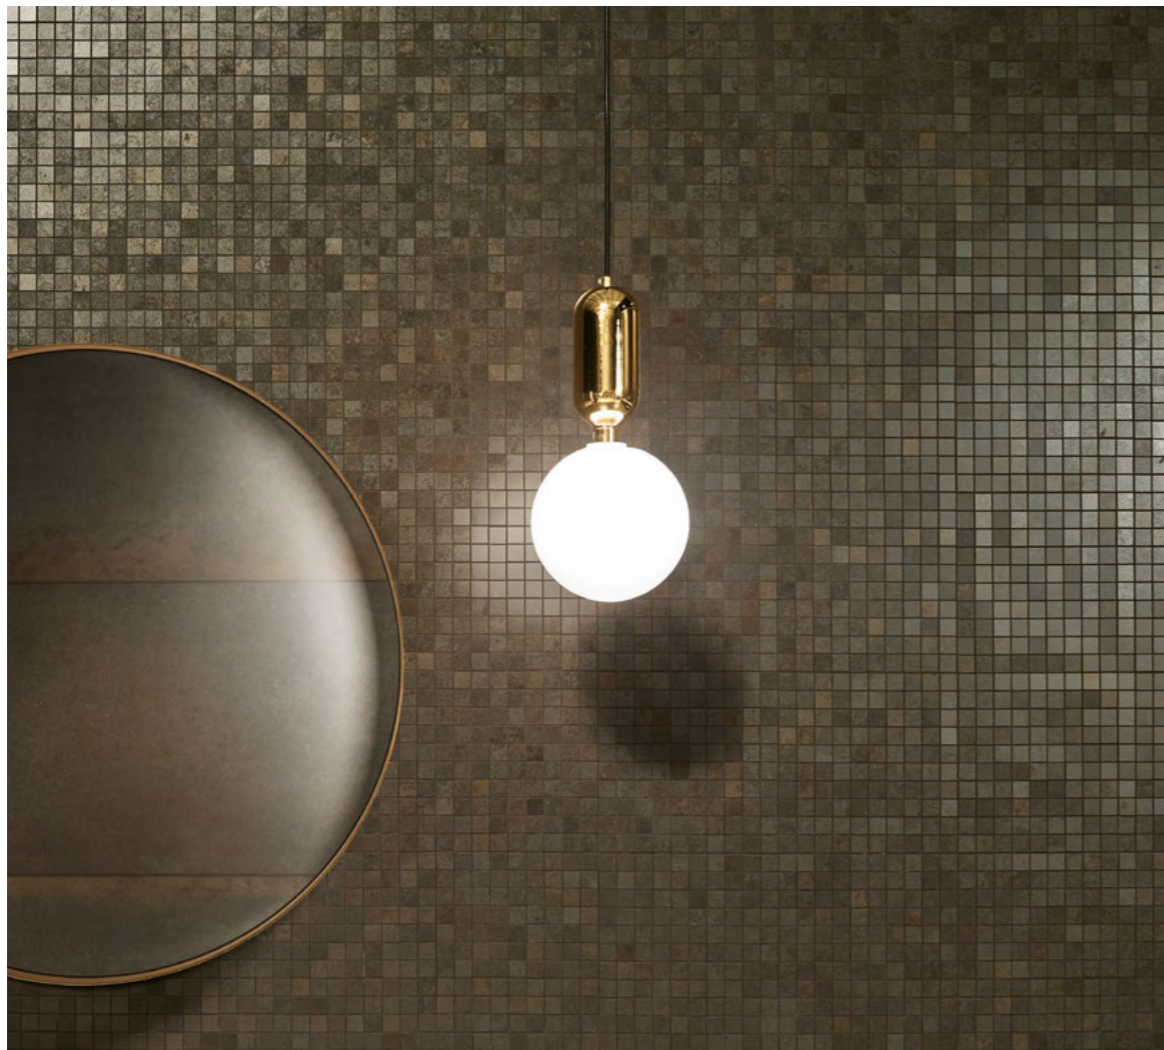

Metallic Mosaic Lex Carbon
22 x 22